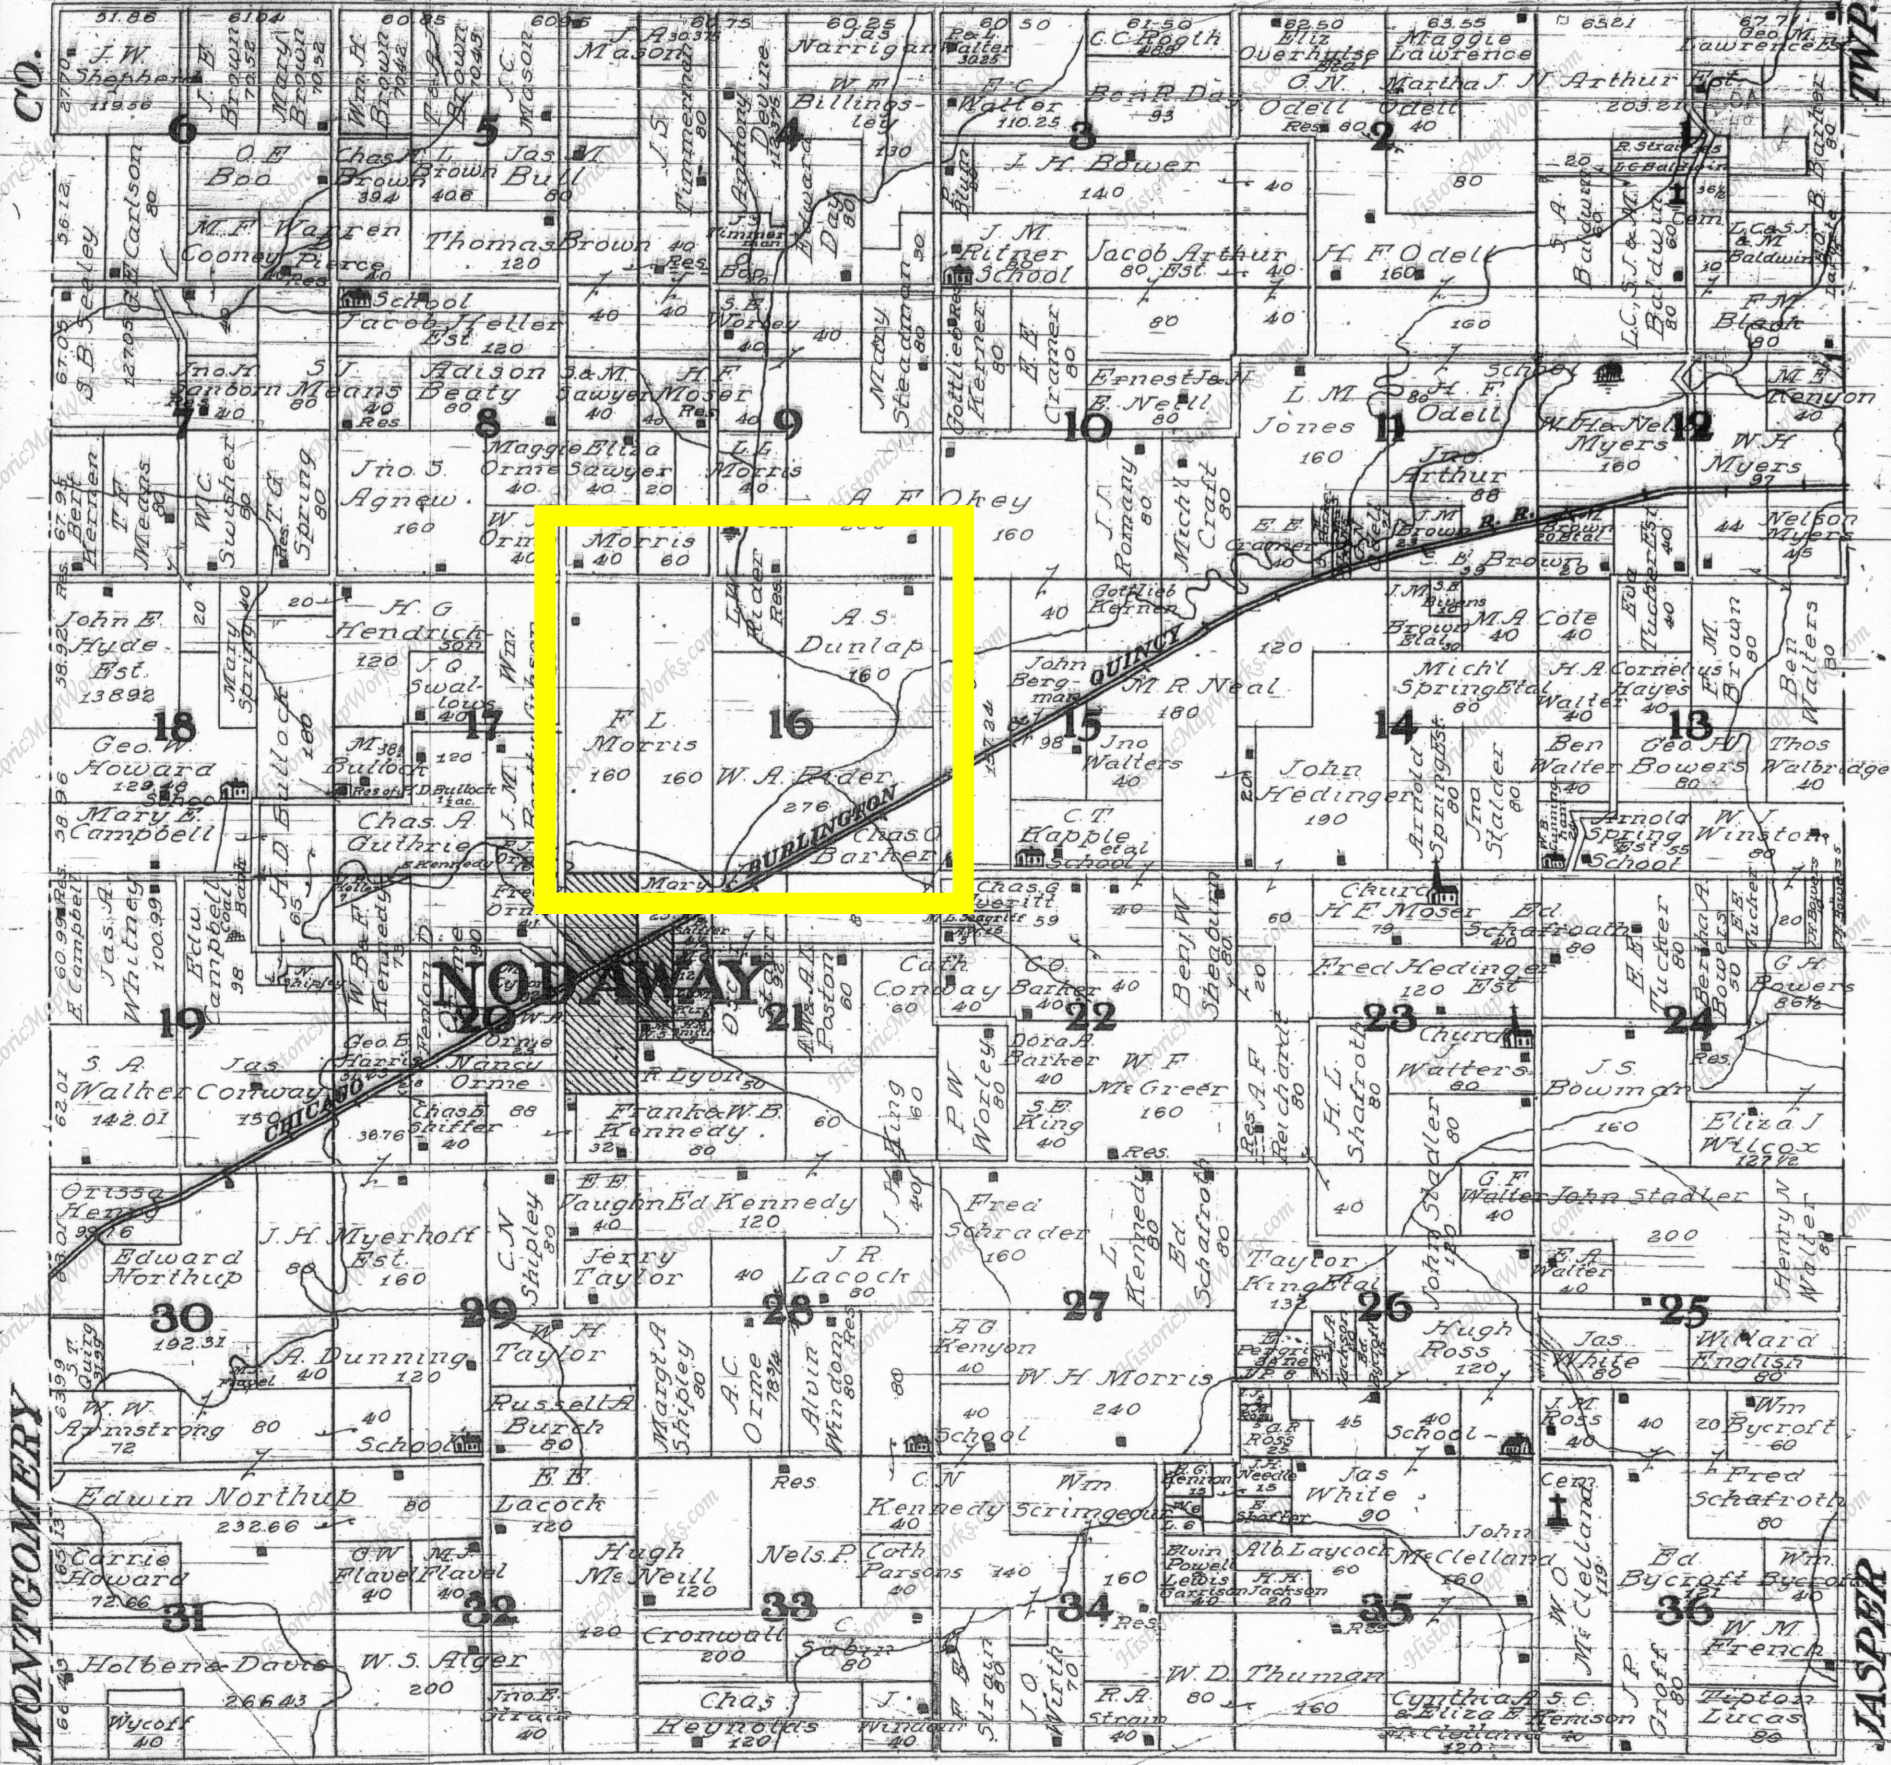

MAP OF NODAWAY TOWNSHIP

Township 71 North Range 35 West of the 5th P.M.

DOUGLASS

TWP.

MONTGOMERY

TAYLOR

JASPER

CO.